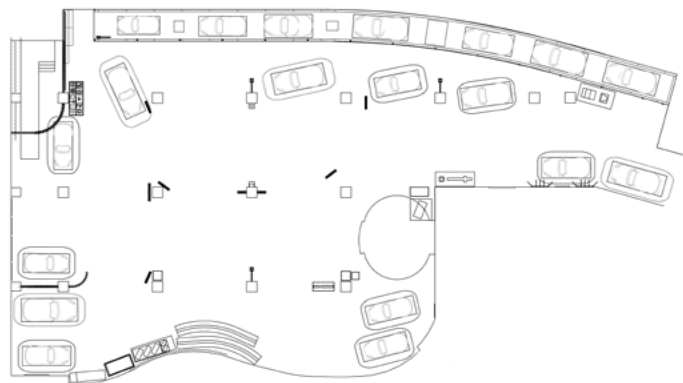

GALLERY VIEW

1st FLOOR – ARTISTRY

RENTAL FEE

Sun-Thu	\$8,000
Fri-Sat	\$10,000

MAXIMUM CAPACITY*

Reception	300
Seated	150
Theater	200

© Todd Danforth

© Todd Danforth

EVENT VIEW

© Vince Buccì

* Available square footage is subject to museum exhibits and capacity may be reduced due to event furnishings.

EXTENDED FAMILY

15

1968 911S

SAFETY FIRST