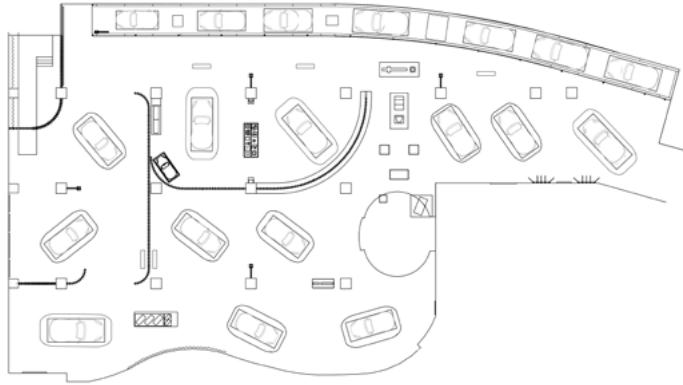

GALLERY VIEW

1st FLOOR – ARTISTRY

RENTAL FEE

Sun-Thu	\$8,000
Fri-Sat	\$10,000

MAXIMUM CAPACITY*

Reception	300
Seated	150
Theater	200

© Todd Danforth

© Todd Danforth

EVENT VIEW

© Vince Buccì

* Available square footage is subject to museum exhibits and capacity may be reduced due to event furnishings.

EXTENDED FAMILY

15

1968 911S

SAFETY FIRST